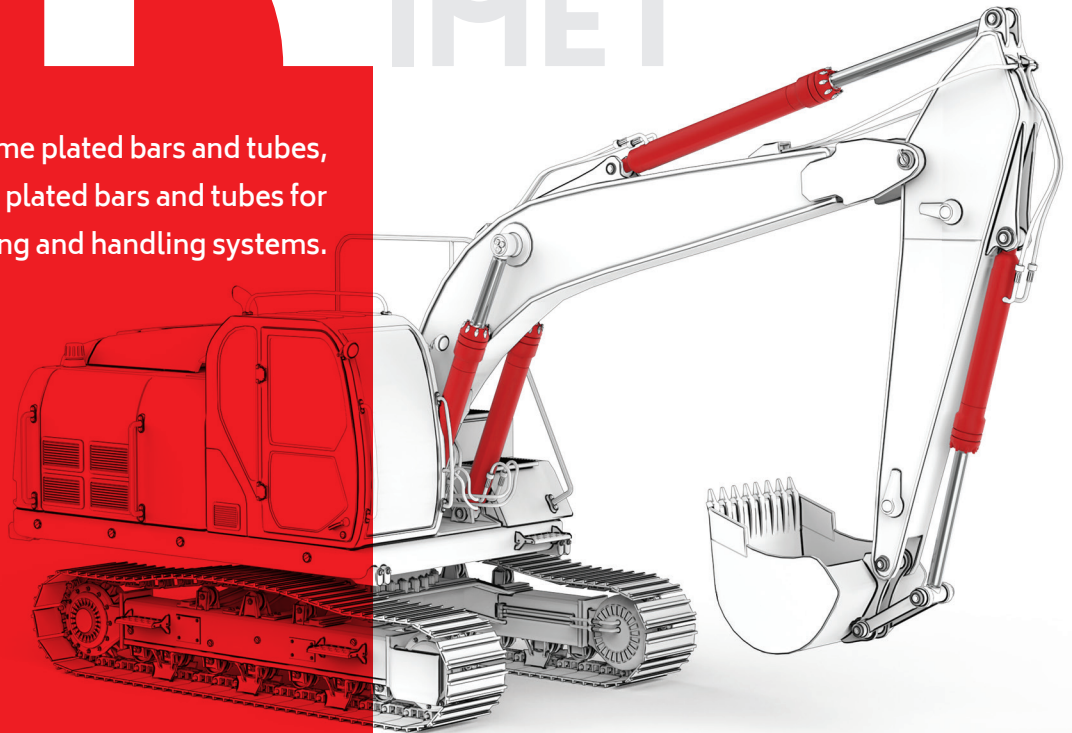

NIMET

WHERE
INNOVATION
LIVES

NIMAX

Chrome Plated Bars and Tubes

NICRO

Nickel-Chrome Plated Bars and Tubes

MACHINED

Piston Rods

NIMET

production of hard chrome plated bars and tubes,
nickel and chrome plated bars and tubes for
hydraulic lifting, loading and handling systems.

TEAM / AGILITY / PARTNERSHIP / TECHNOLOGY / INNOVATION / PERFORMANCE