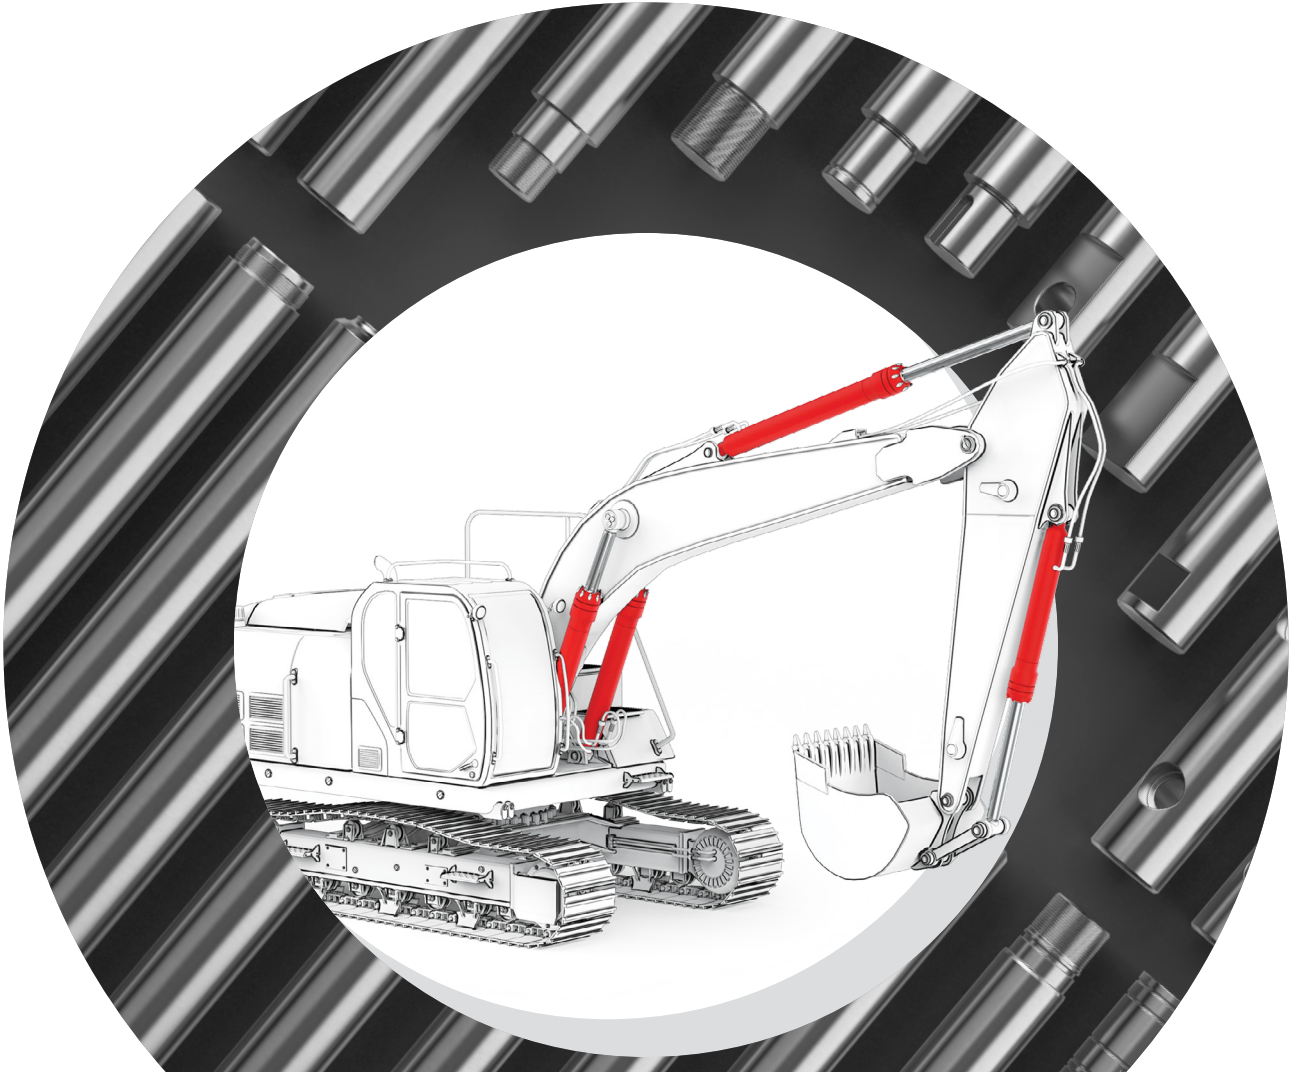

NIMET

WHERE
INNOVATION
LIVES

Production of Hard Chrome Plated Bars and Tubes, Nickel and Chrome Plated Bars and Tubes for hydraulic lifting, loading and handling systems.

NIMAX

Chrome Plated Bars and Tubes

Machined

Chromed Rods