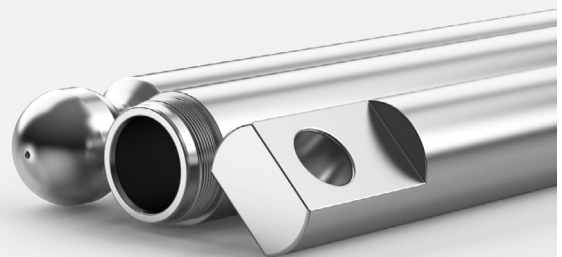

NIMET

WHERE
INNOVATION
LIVES

Production of Hard Chrome Plated Bars and Tubes, Nickel and Chrome Plated Bars and Tubes for hydraulic lifting, loading and handling systems.

NIMAX

Chrome Plated Bars and Tubes

Machined

Chromed Rods