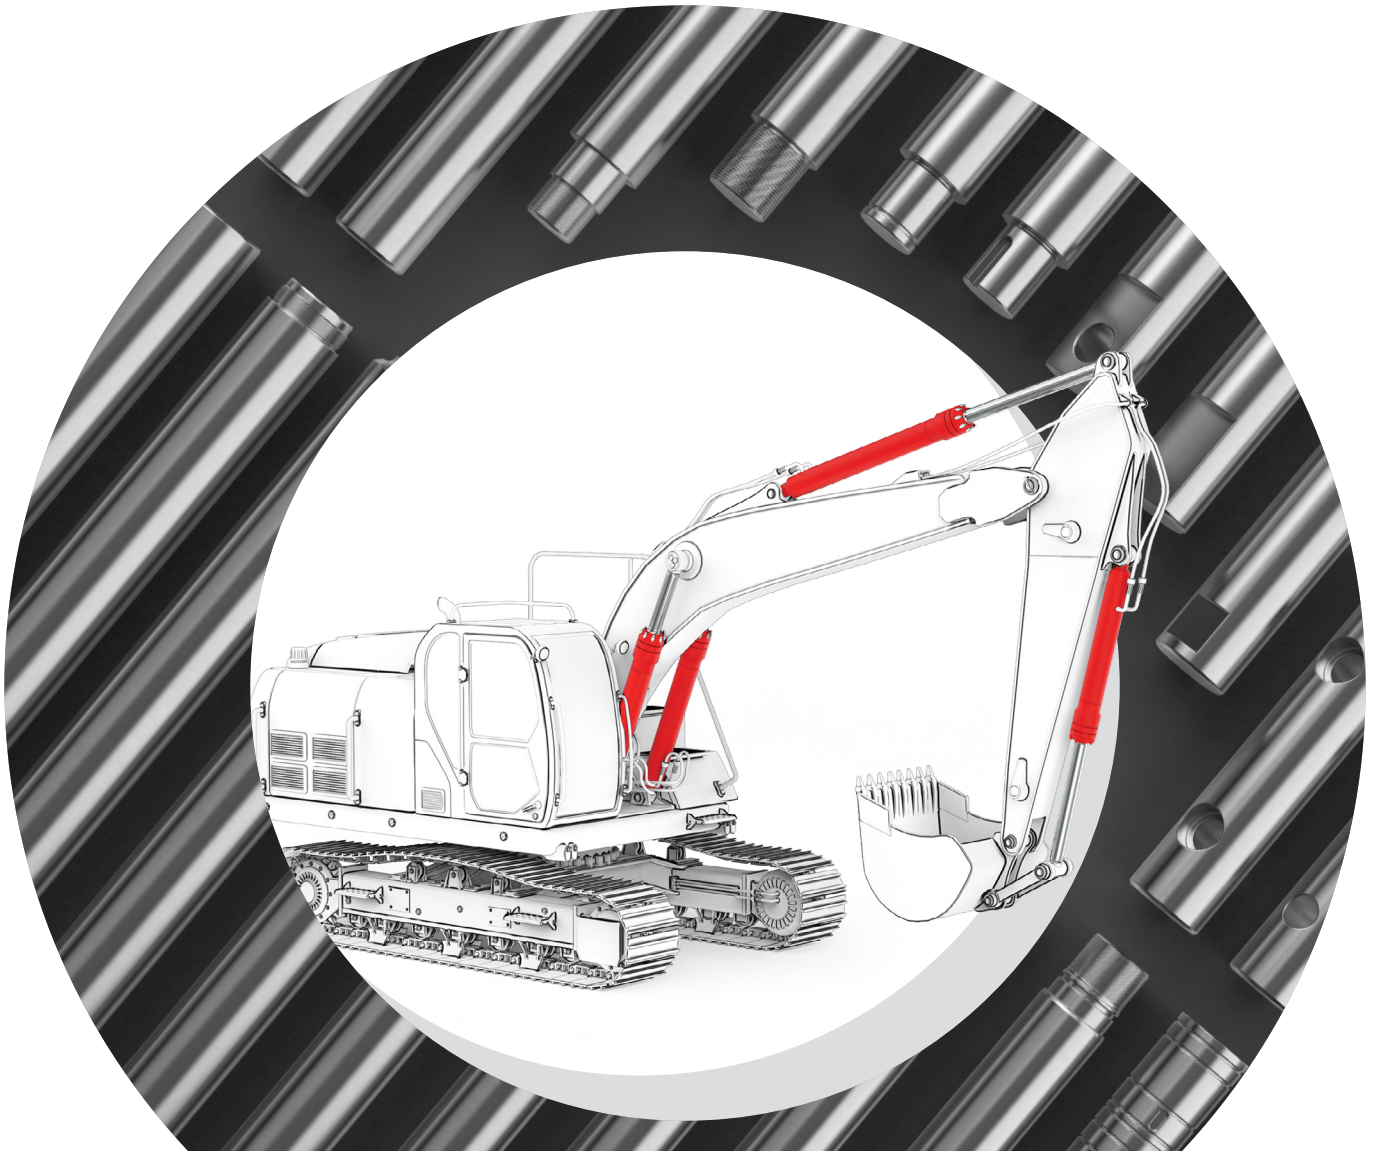

NIMET

WHERE
INNOVATION
LIVES

Production of Hard Chrome Plated Bars and Tubes, Nickel and Chrome Plated Bars and Tubes for hydraulic lifting, loading and handling systems.

NIMAX

Chrome Plated Bars and Tubes

Machined

Chromed Rods