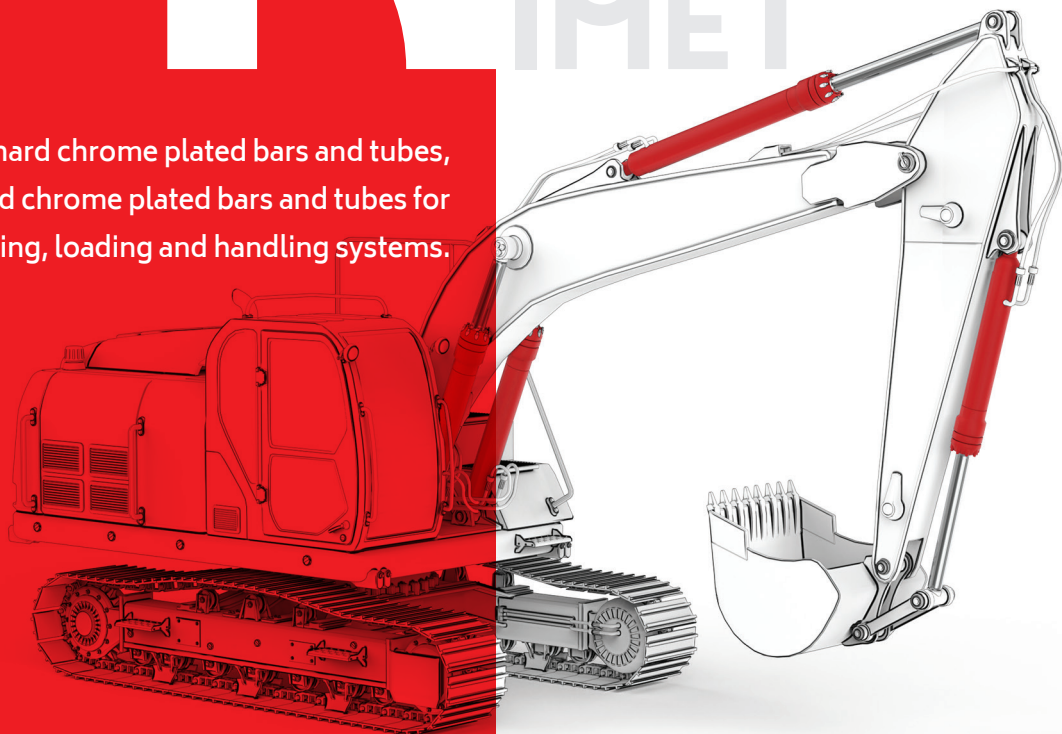

NIMET

WHERE
INNOVATION
LIVES

NIMAX
Bars and Tubes

NICRO
Bars and Tubes

MACHINED
Piston Rods

NIMET

production of hard chrome plated bars and tubes,
nickel and chrome plated bars and tubes for
hydraulic lifting, loading and handling systems.